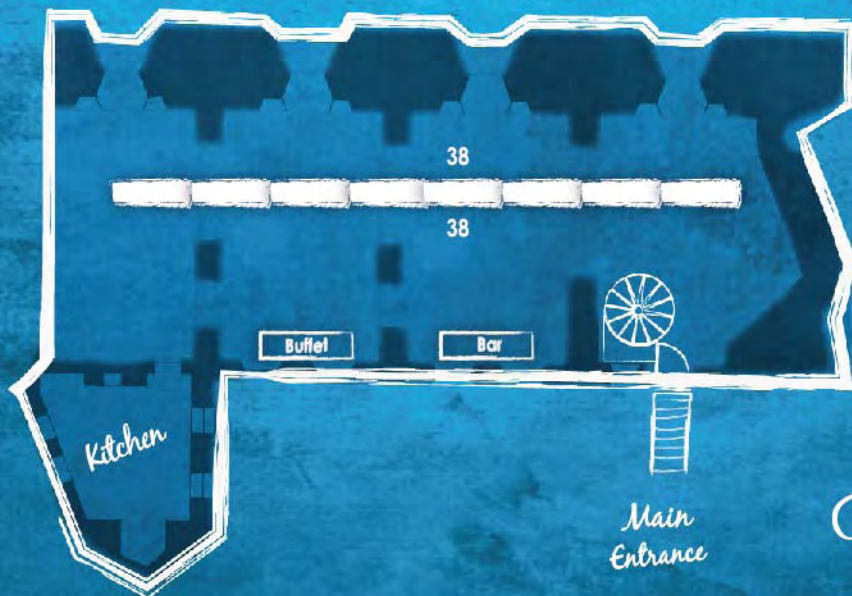

# Table arrangements

\* Bar & Buffet are only suggested positions

TOTAL SEATED: 18

\* Bar & Buffet are only suggested positions

TOTAL SEATED: 22A  
(square tables)

\* Bar & Buffet are only suggested positions

# Table arrangements

\* Bar & Buffet are only suggested positions

TOTAL SEATED: 36

\* Bar & Buffet are only suggested positions

TOTAL SEATED: 53

TOTAL SEATED: 56

# Table arrangements

\* Bar & Buffet are only suggested positions

TOTAL SEATED: 72

\* Bar & Buffet are only suggested positions

TOTAL SEATED: 74  
(round tables)

\* Bar & Buffet are only suggested positions

# Table arrangements

TOTAL SEATED: 84

\* Bar & Buffet are only suggested positions

TOTAL SEATED: 96

\* Bar & Buffet are only suggested positions

TOTAL SEATED: 100

\* Bar & Buffet are only suggested positions