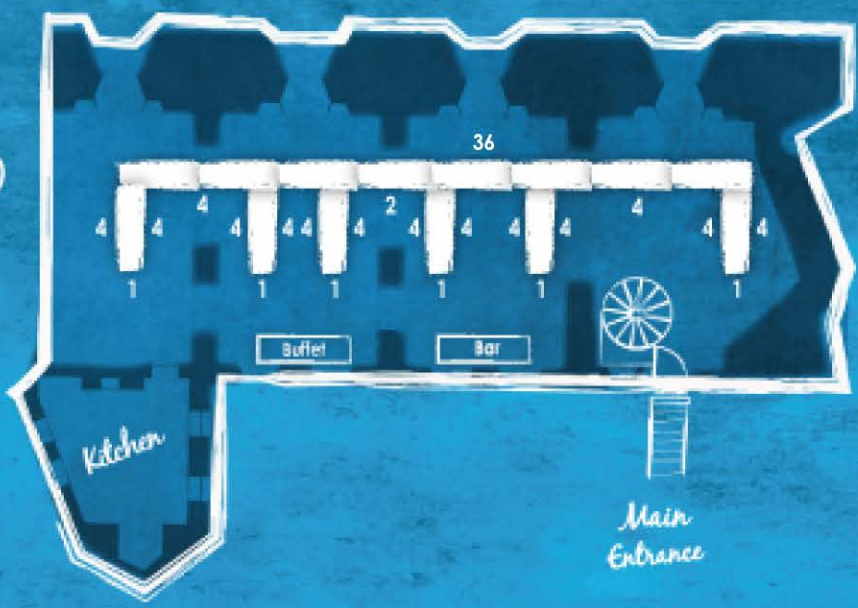

Table arrangements

* Bar & Buffet are only suggested positions

TOTAL SEATED: 100

Rame, TORPOINT, Cornwall PL10 1LL
Tel: 01752-822864 Fax: 01752-822341
email: info@polhawnfort.com

Polhawn
• FORT •