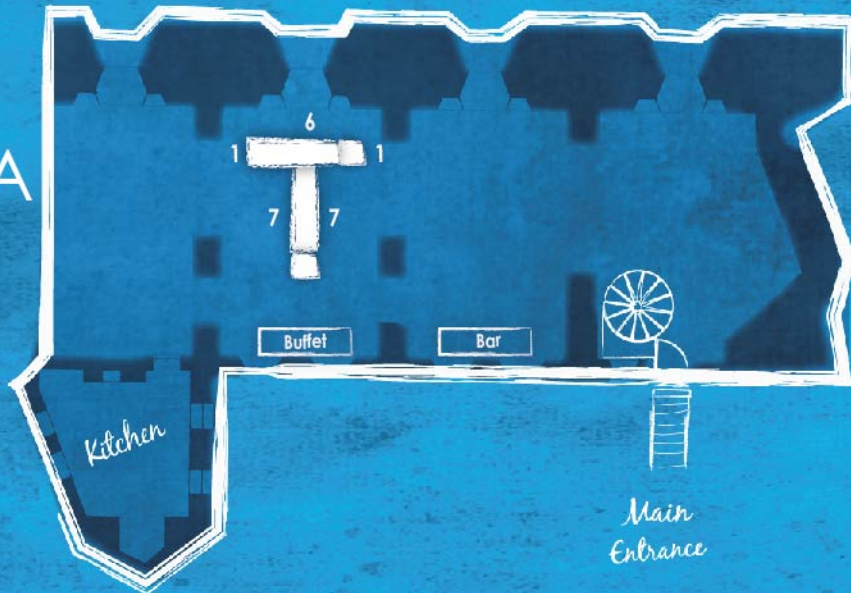

# Table arrangements

\* Bar & Buffet are only suggested positions

TOTAL SEATED: 18

\* Bar & Buffet are only suggested positions

TOTAL SEATED: 22A  
(square tables)

\* Bar & Buffet are only suggested positions

# Table arrangements

\* Bar & Buffet are only suggested positions

TOTAL SEATED: 36

\* Bar & Buffet are only suggested positions

TOTAL SEATED: 53

TOTAL SEATED: 56

# Table arrangements

\* Bar & Buffet are only suggested positions

TOTAL SEATED: 72

\* Bar & Buffet are only suggested positions

TOTAL SEATED: 74  
(round tables)

\* Bar & Buffet are only suggested positions

# Table arrangements

TOTAL SEATED: 84

\* Bar & Buffet are only suggested positions

TOTAL SEATED: 96

\* Bar & Buffet are only suggested positions

TOTAL SEATED: 100

\* Bar & Buffet are only suggested positions