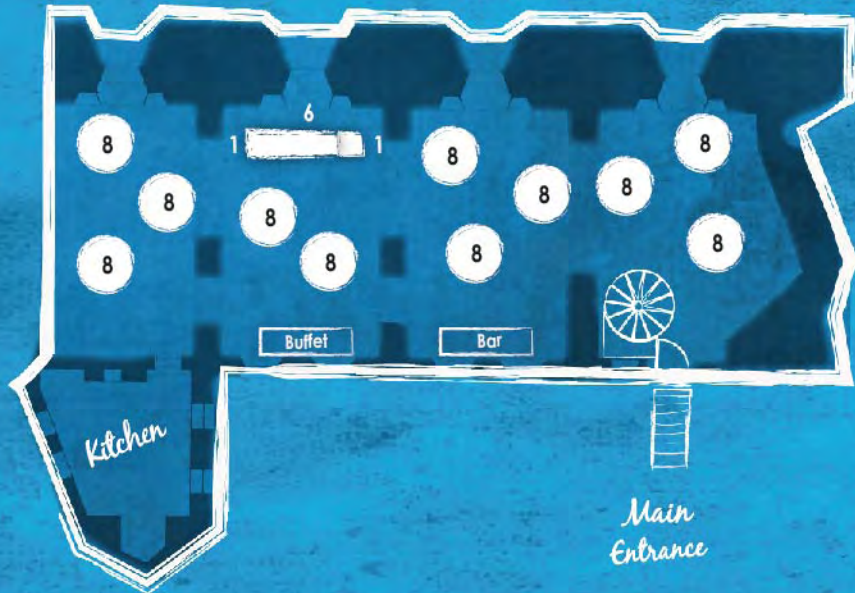

# Table arrangements

\* Bar & Buffet are only suggested positions

TOTAL SEATED: 18

\* Bar & Buffet are only suggested positions

TOTAL SEATED: 22A  
(square tables)

\* Bar & Buffet are only suggested positions

# Table arrangements

\* Bar & Buffet are only suggested positions

TOTAL SEATED: 36

\* Bar & Buffet are only suggested positions

TOTAL SEATED: 53

TOTAL SEATED: 56

# Table arrangements

\* Bar & Buffet are only suggested positions

TOTAL SEATED: 72

\* Bar & Buffet are only suggested positions

TOTAL SEATED: 74  
(round tables)

\* Bar & Buffet are only suggested positions

# Table arrangements

TOTAL SEATED: 84

\* Bar & Buffet are only suggested positions

TOTAL SEATED: 96

\* Bar & Buffet are only suggested positions

TOTAL SEATED: 100

\* Bar & Buffet are only suggested positions