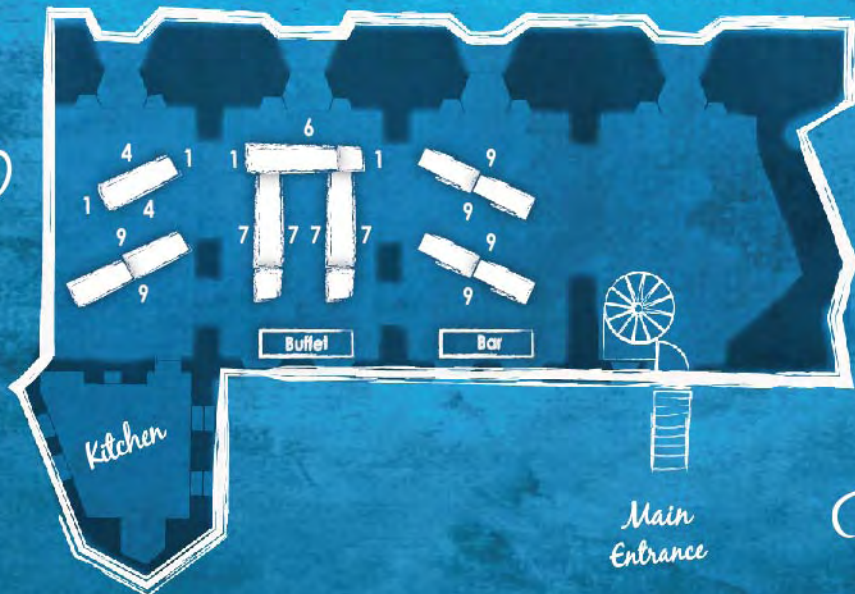

# Table arrangements

\* Bar & Buffet are only suggested positions

TOTAL SEATED: 18

\* Bar & Buffet are only suggested positions

TOTAL SEATED: 22A  
(square tables)

\* Bar & Buffet are only suggested positions

# Table arrangements

\* Bar & Buffet are only suggested positions

TOTAL SEATED: 36

\* Bar & Buffet are only suggested positions

TOTAL SEATED: 53

TOTAL SEATED: 56

# Table arrangements

\* Bar & Buffet are only suggested positions

TOTAL SEATED: 72

\* Bar & Buffet are only suggested positions

TOTAL SEATED: 74  
(round tables)

\* Bar & Buffet are only suggested positions

# Table arrangements

TOTAL SEATED: 84

\* Bar & Buffet are only suggested positions

TOTAL SEATED: 96

\* Bar & Buffet are only suggested positions

TOTAL SEATED: 100

\* Bar & Buffet are only suggested positions