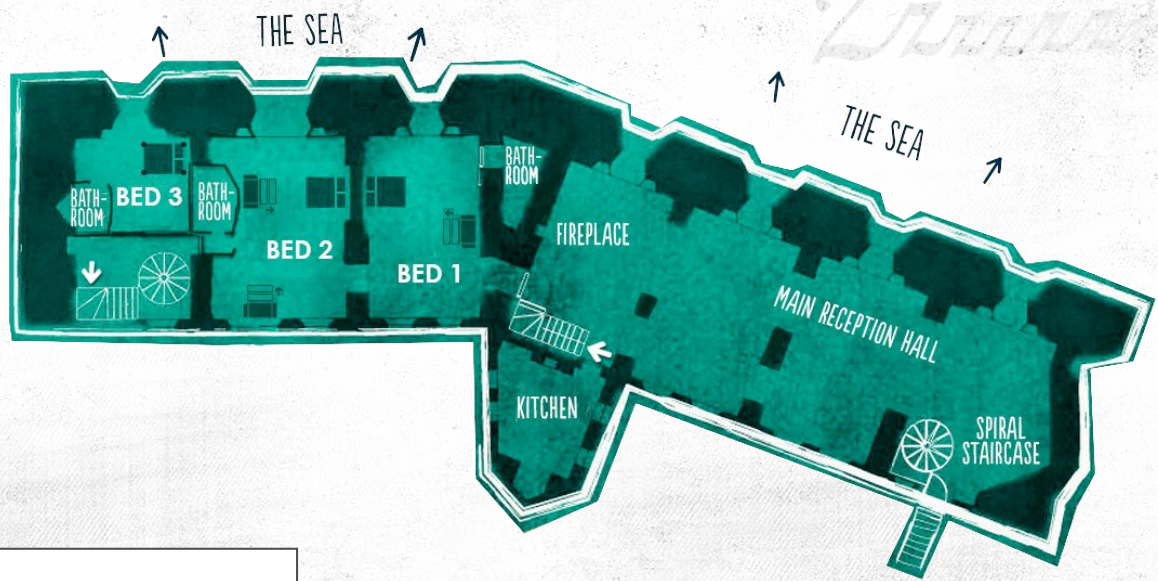

SLEEPING ARRANGEMENTS

Upper Floor

BEDROOM 1

NAME + NAME

Super King

NAME + NAME

Double Sofa Bed

BEDROOM 2

NAME + NAME

Super King

NAME *Single Bed 1* NAME *Single Bed 2*

NAME *Single Bed 3* NAME *Single Bed 4*

BEDROOM 3

USUALLY USED AS THE BRIDAL SUITE

NAME *Four Poster Super King Bed*

NAME +

SLEEPING ARRANGEMENTS

Lower Floor

BEDROOM 4

NAME

Single Bed

BEDROOM 5

NAME

Four Poster
King Bed

NAME

+

BEDROOM 6

NAME

Four Poster
King Bed

NAME

+

Double
Sofa Bed