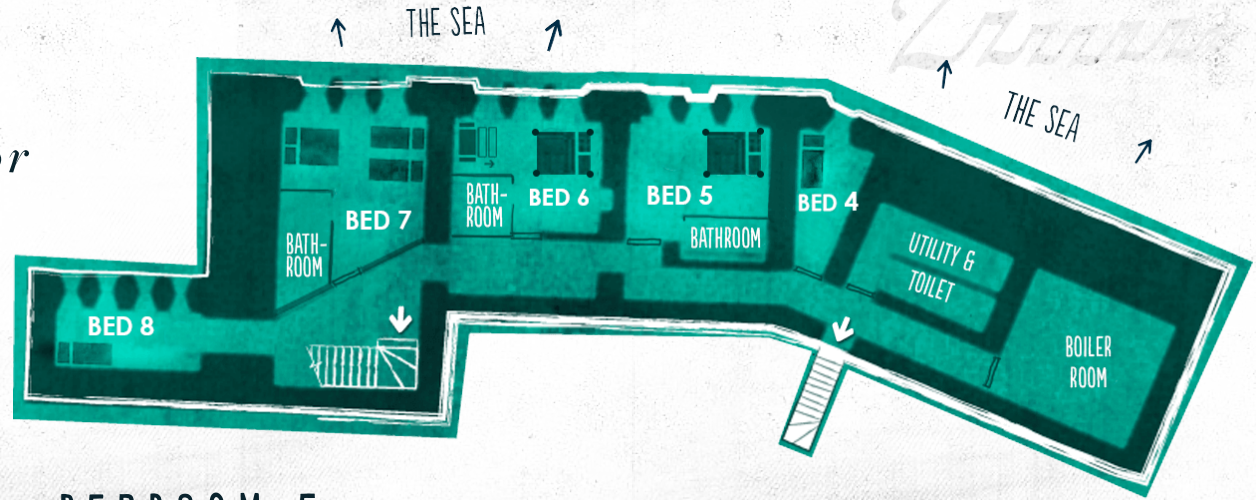

SLEEPING ARRANGEMENTS

Upper Floor

BEDROOM 1

NAME + NAME

Super King

NAME + NAME

Double Sofa Bed

BEDROOM 2

NAME + NAME

Super King

NAME *Single Bed 1* NAME *Single Bed 2*

NAME *Single Bed 3* NAME *Single Bed 4*

BEDROOM 3

USUALLY USED AS THE BRIDAL SUITE

NAME *Four Poster Super King Bed*

NAME +

SLEEPING ARRANGEMENTS

Lower Floor

BEDROOM 4

NAME

Single Bed

BEDROOM 5

NAME

Four Poster
King Bed

NAME

+

BEDROOM 6

NAME

Four Poster
King Bed

NAME

+

Double
Sofa Bed